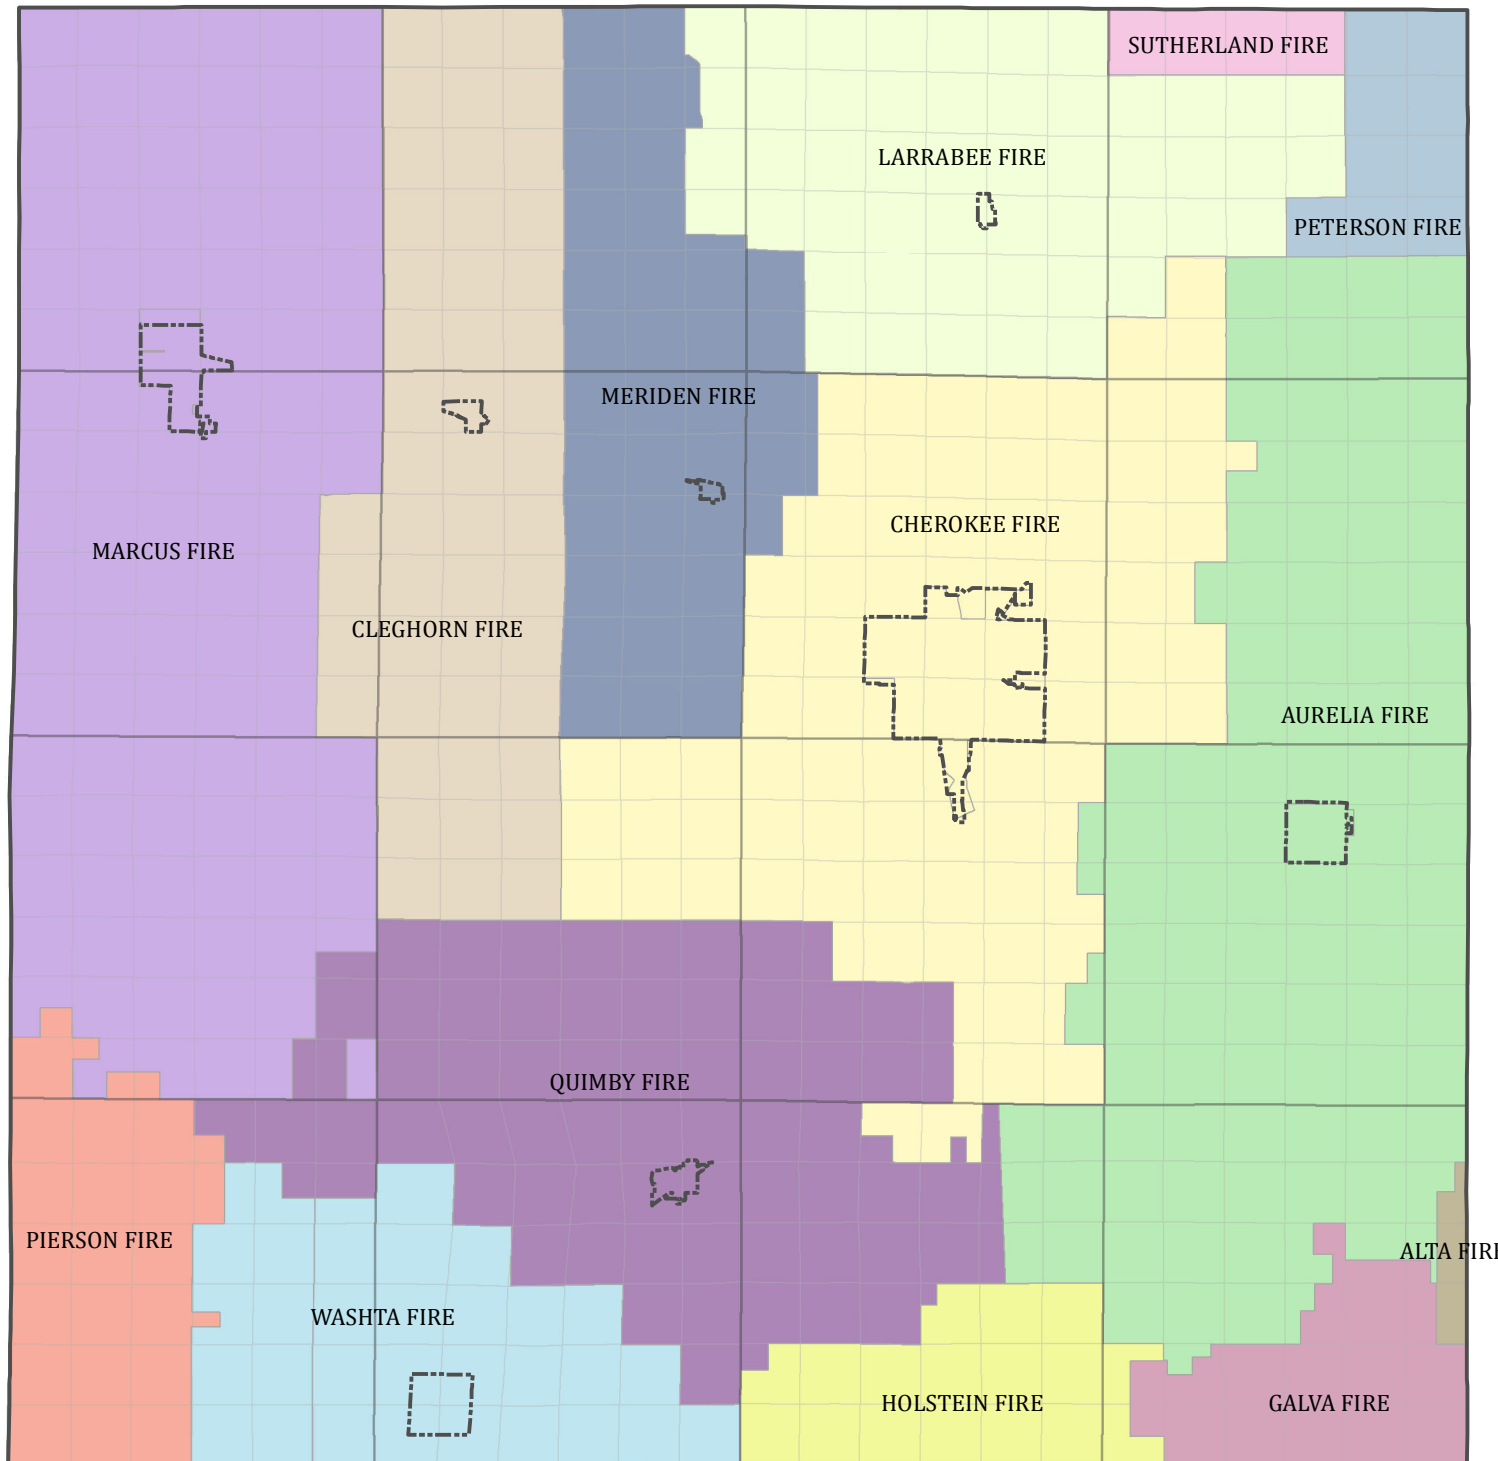

Cherokee County, IA

Fire Districts

January 2012

-  ALTA FIRE
-  AURELIA FIRE
-  CHEROKEE FIRE
-  CLEGHORN FIRE
-  GALVA FIRE
-  HOLSTEIN FIRE
-  LARRABEE FIRE
-  MARCUS FIRE
-  MERIDEN FIRE
-  PETERSON FIRE
-  PIERSON FIRE
-  QUIMBY FIRE
-  SUTHERLAND FIRE
-  WASHTA FIRE