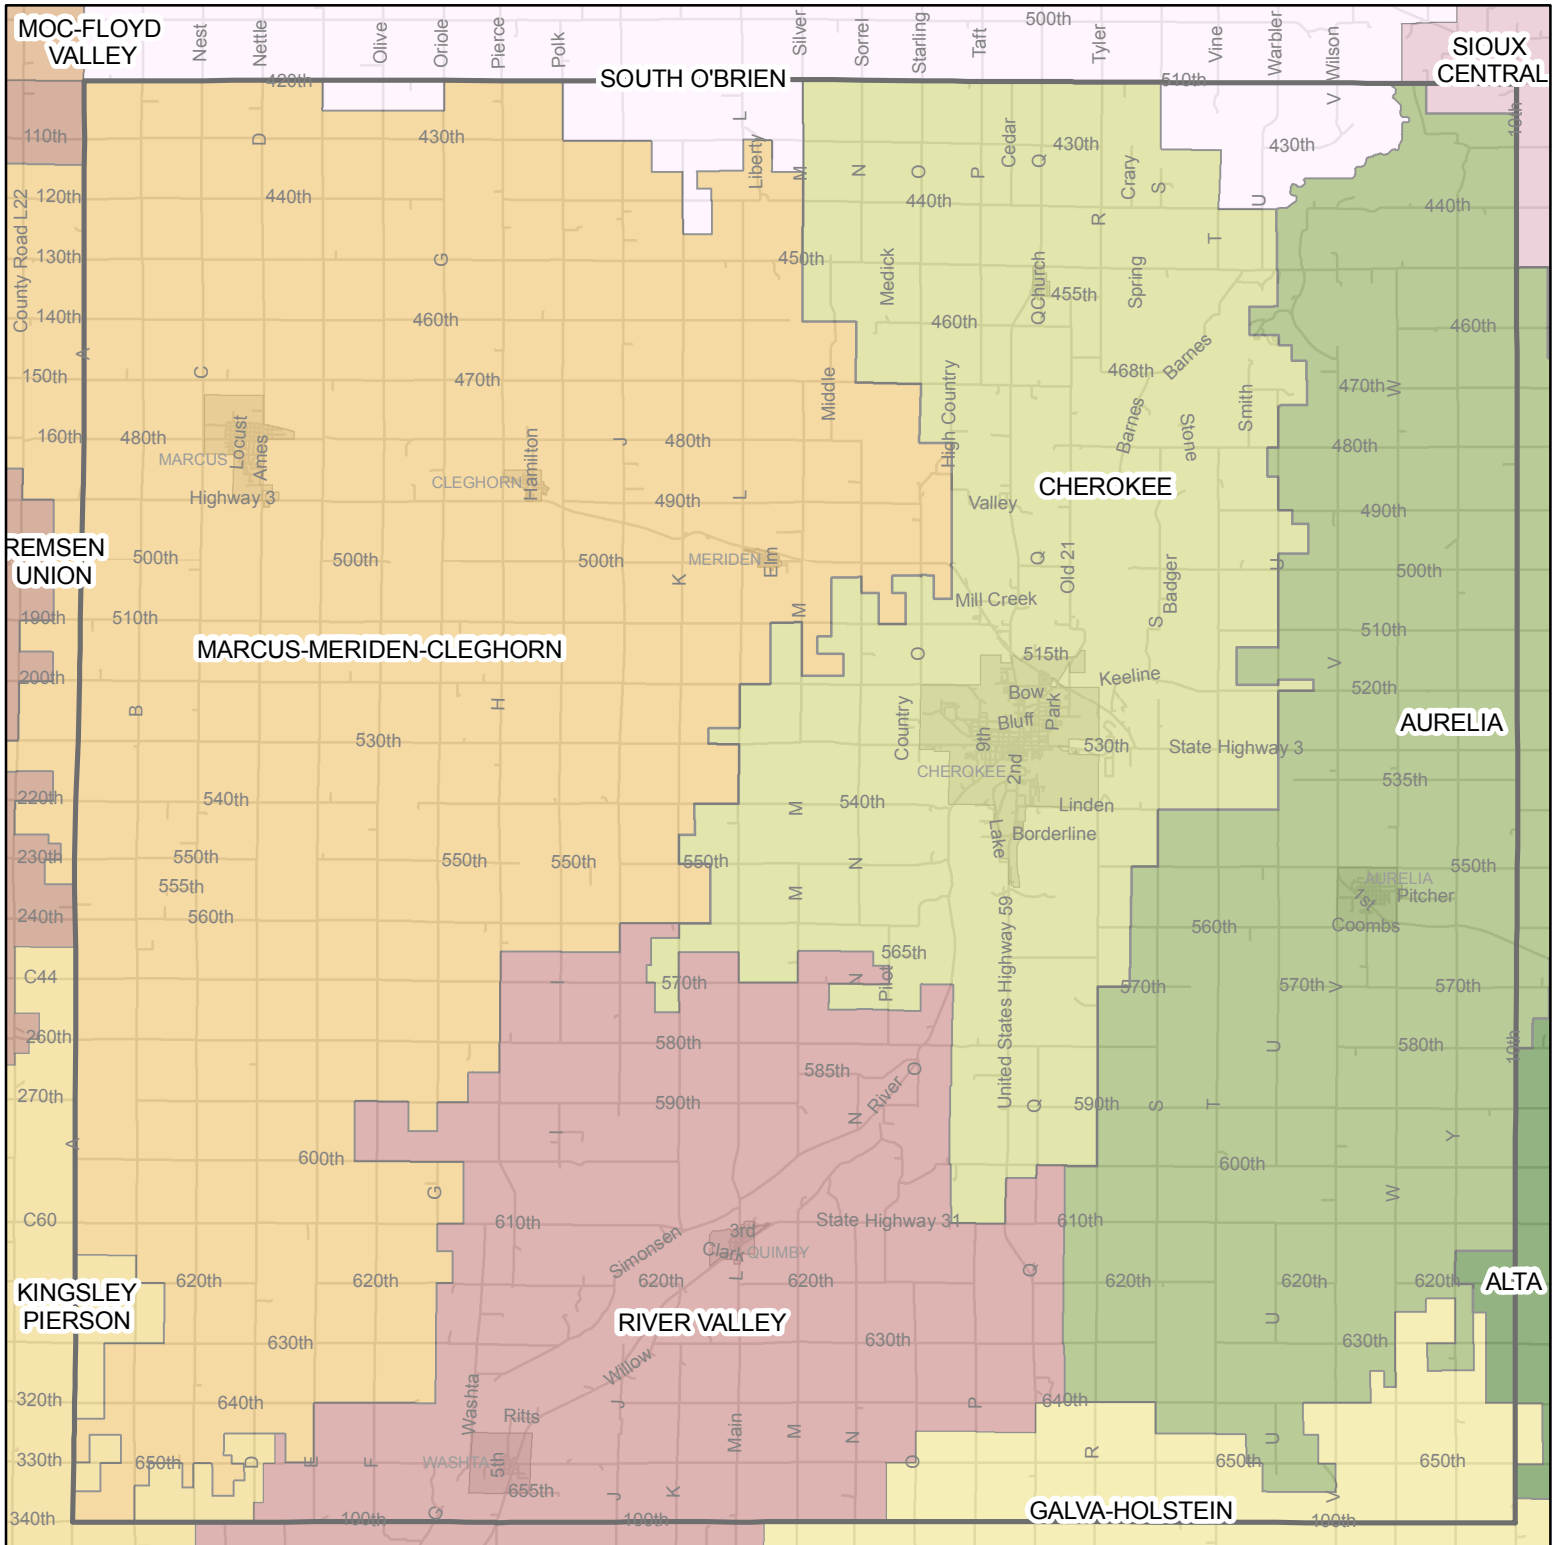

Cherokee County School Districts