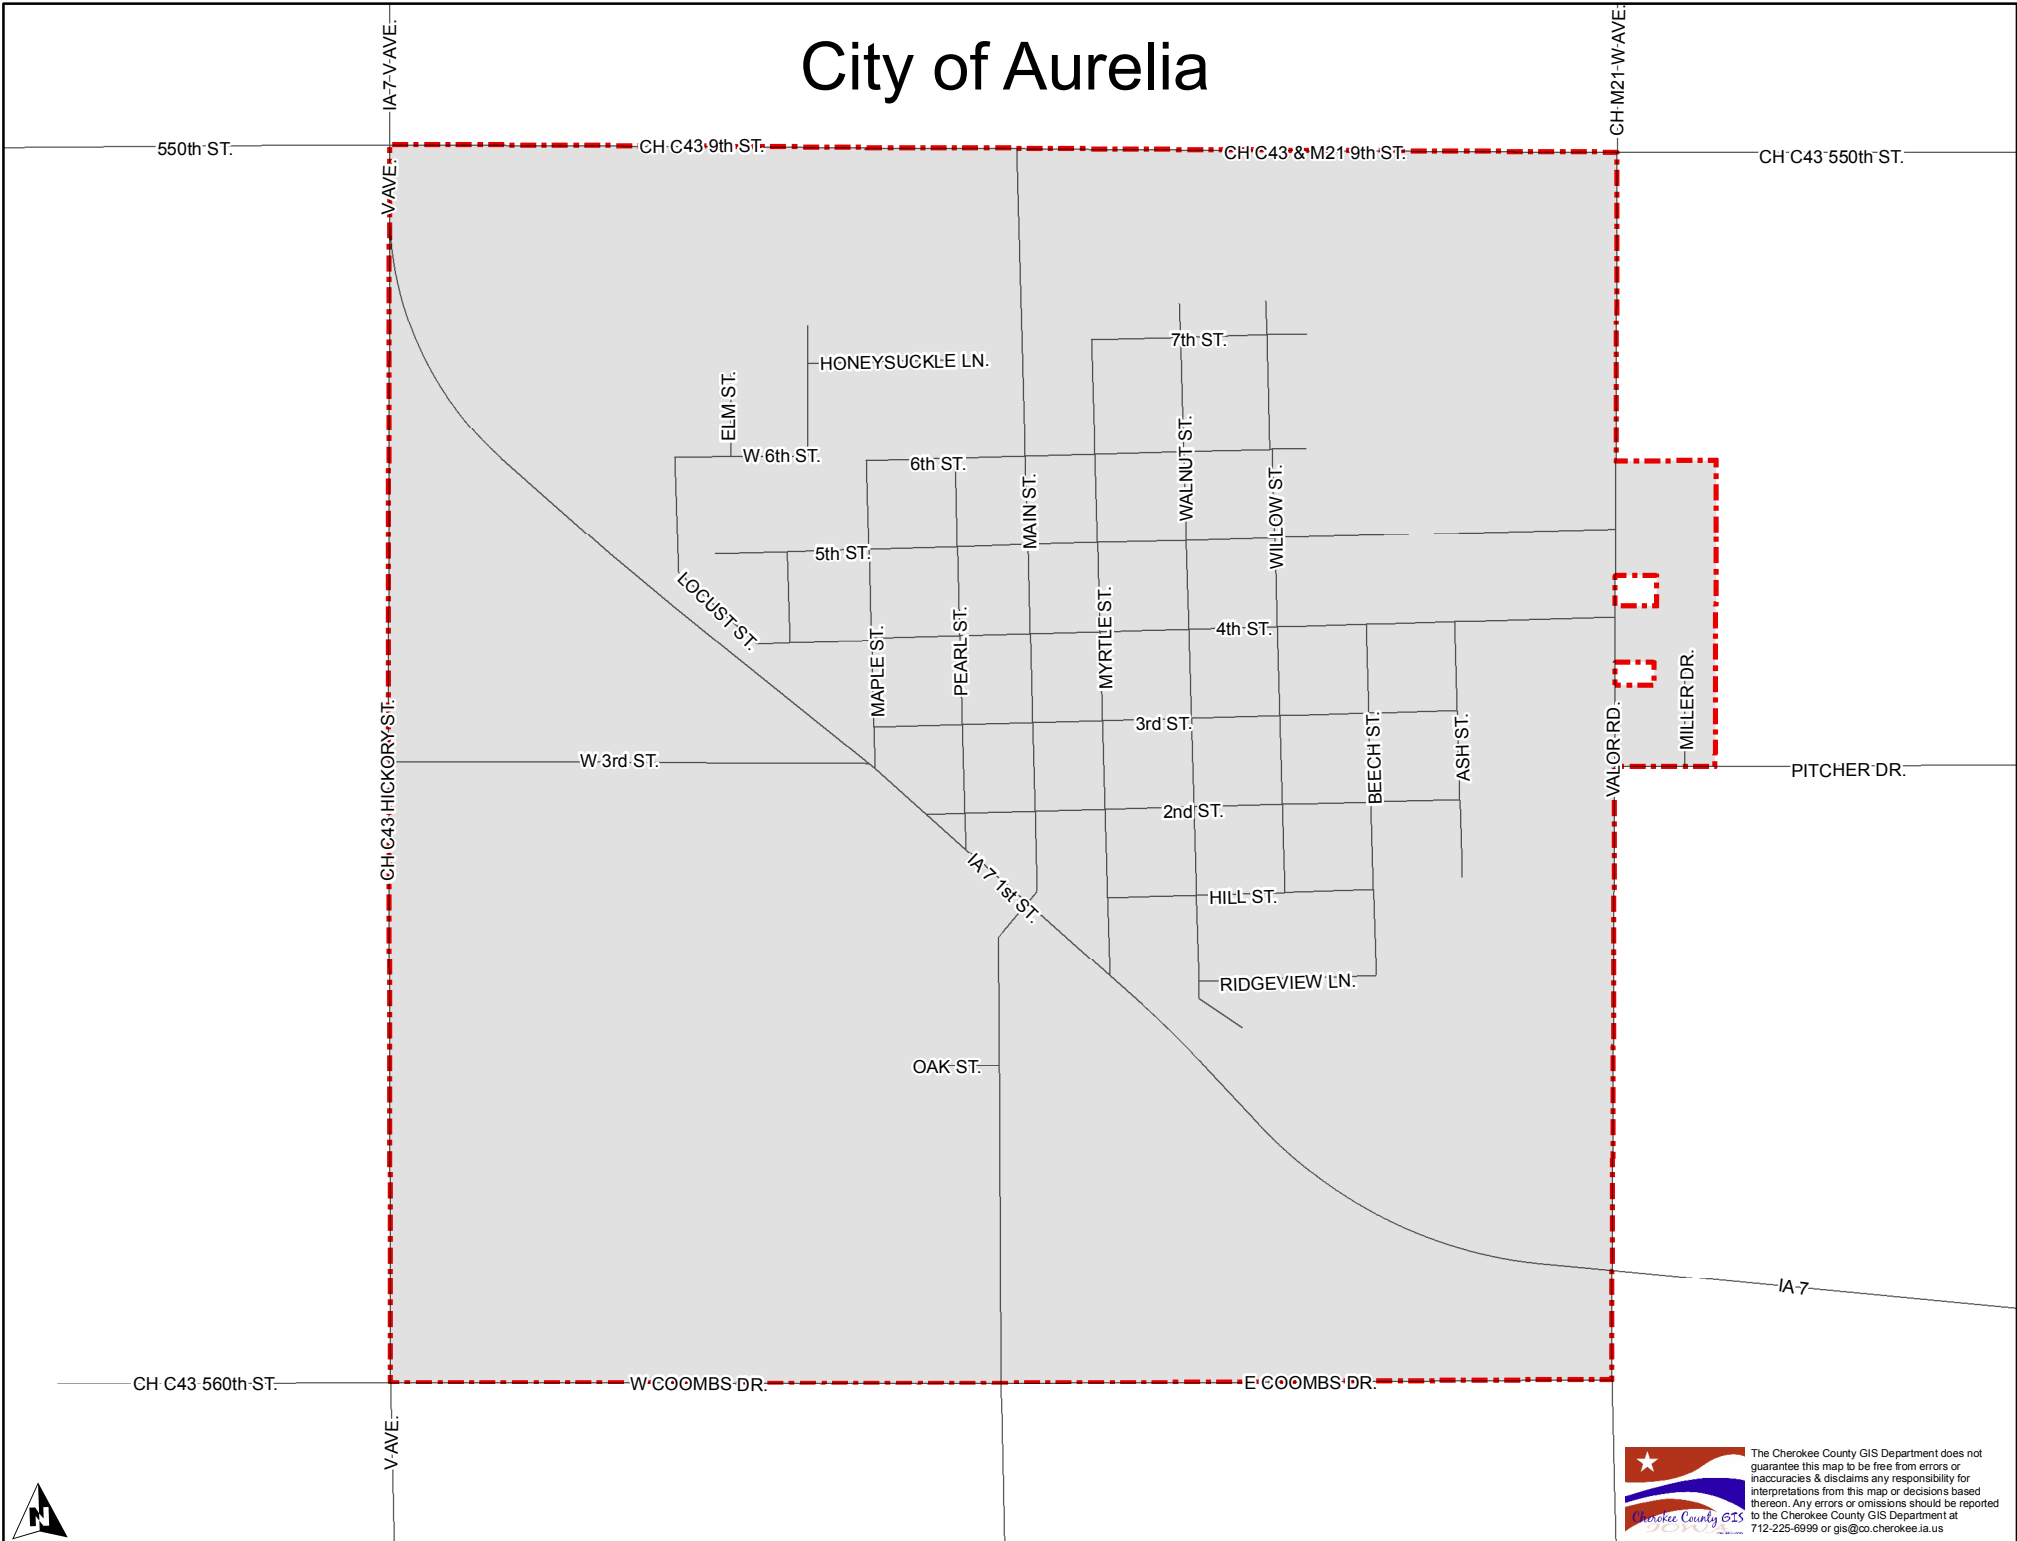

City of Aurelia