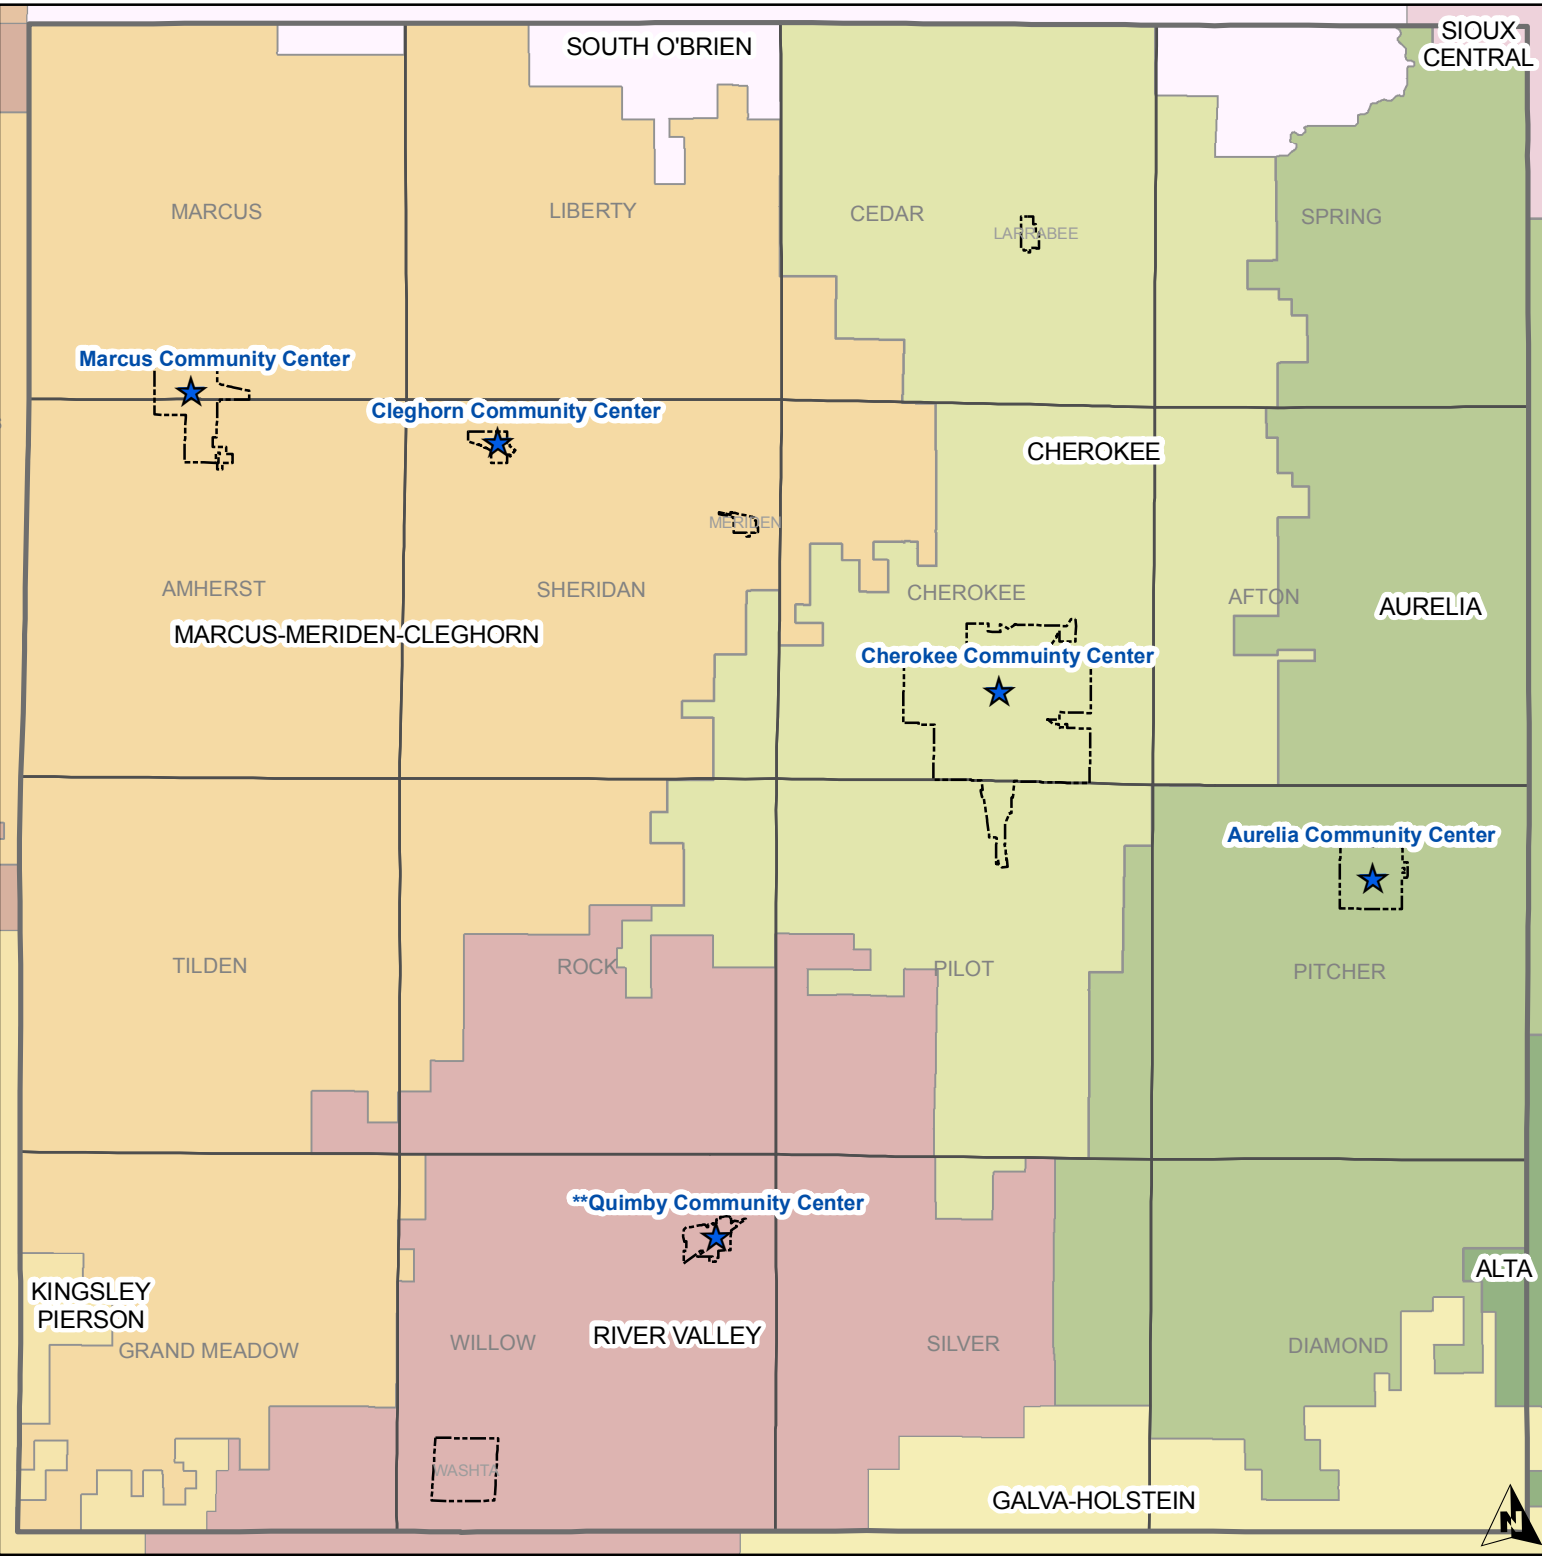

Cherokee County, IA School Districts

Voting locations shown on this map are used during the Primary and General Elections.
Election Questions: (712) 225-6701

Locations	Addresses
Aurelia Community Center	235 Main St
Cherokee Community Center	530 W Bluff St
Cleghorn Community Center	102 W Grace St
Marcus Community Center	319 N Main St
Quimby Community Center	Main St

**River Valley School District falls within Woodbury County Control.
For more information on Woodbury County voting districts call (712) 279-6629

The Cherokee County GIS Department does not guarantee this map to be free from errors or inaccuracies & disclaims any responsibility for interpretations from this map or decisions based thereon. Any errors or omissions should be reported to the Cherokee County GIS Department at 712-225-6999 or gis@co.cherokee.ia.us