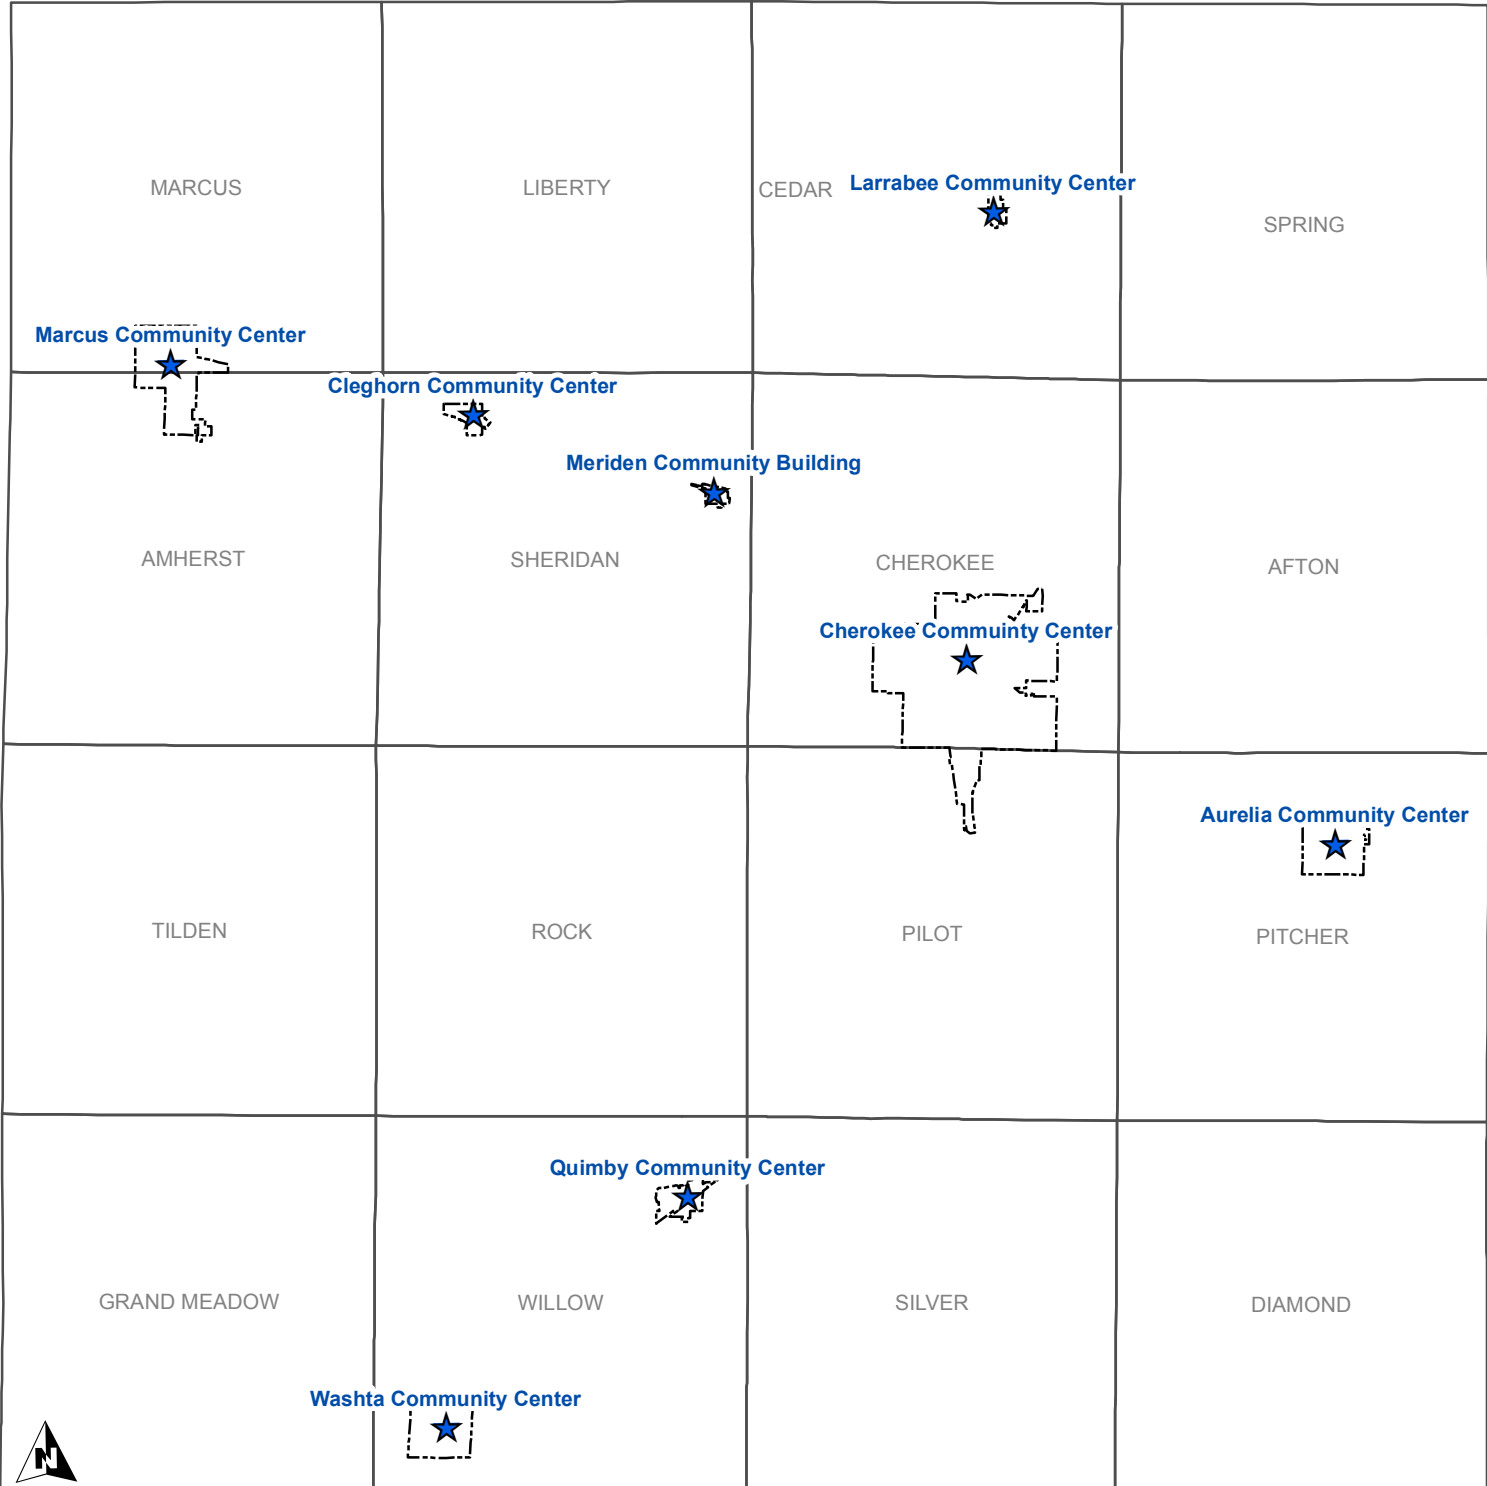

# Cherokee County, IA City Elections

Election Questions: (712) 225-6701

Locations	Addresses
Aurelia Community Center	235 Main St
Cherokee Community Center	530 W Bluff St
Cleghorn Community Center	102 W Grace St
Larrabee Community Center	101 N Main St
Marcus Community Center	319 N Main St
Meriden Community Building	204 Eagle St
Quimby Community Center	Main St
Washta Community Center	305 Main St