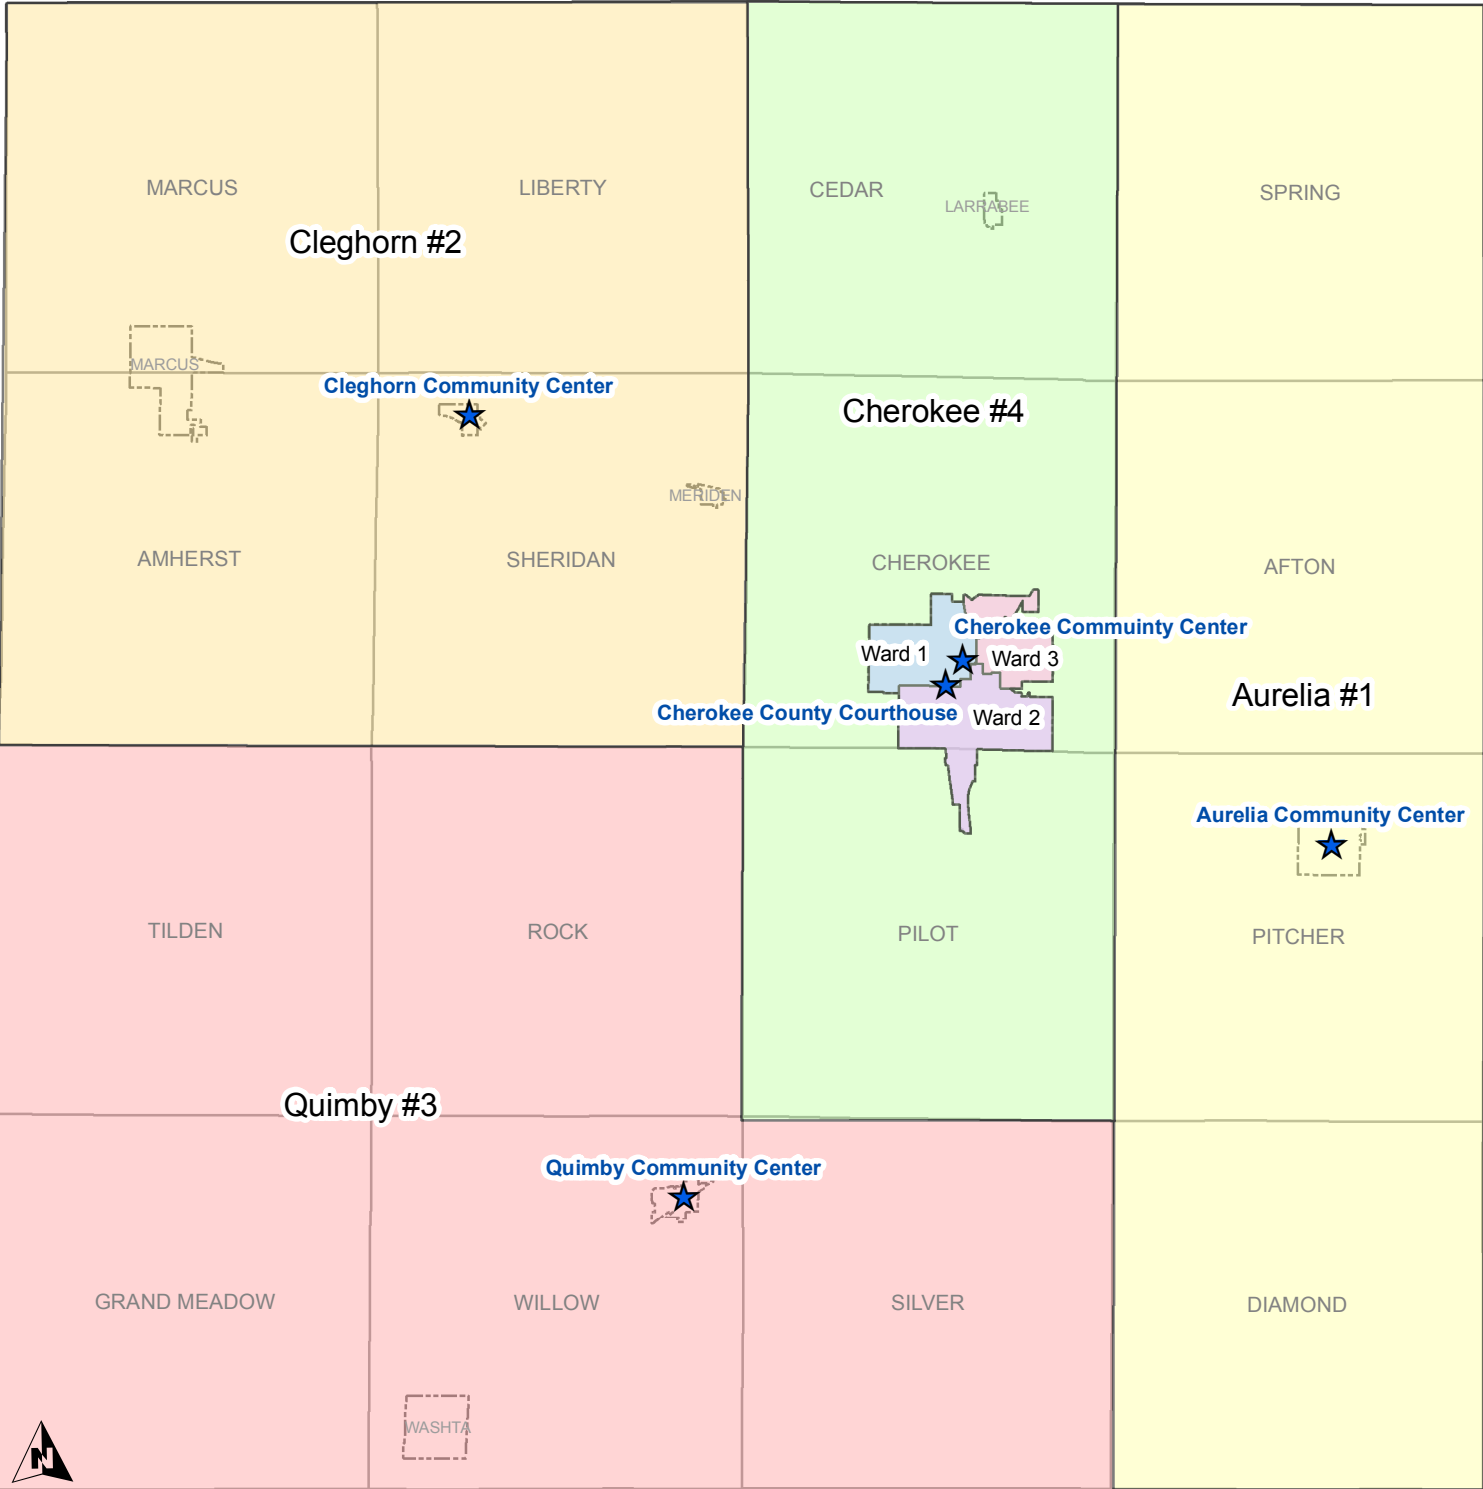

Cherokee County, IA Voting Precincts

Voting locations shown on this map are used during the Primary and General Elections.
Election Questions: (712) 225-6701

Locations	Addresses
Aurelia Community Center	235 Main St
Cherokee Community Center	530 W Bluff St
Cherokee County Courthouse	520 W Main St
Cleghorn Community Center	102 W Grace St
Quimby Community Center	Main St