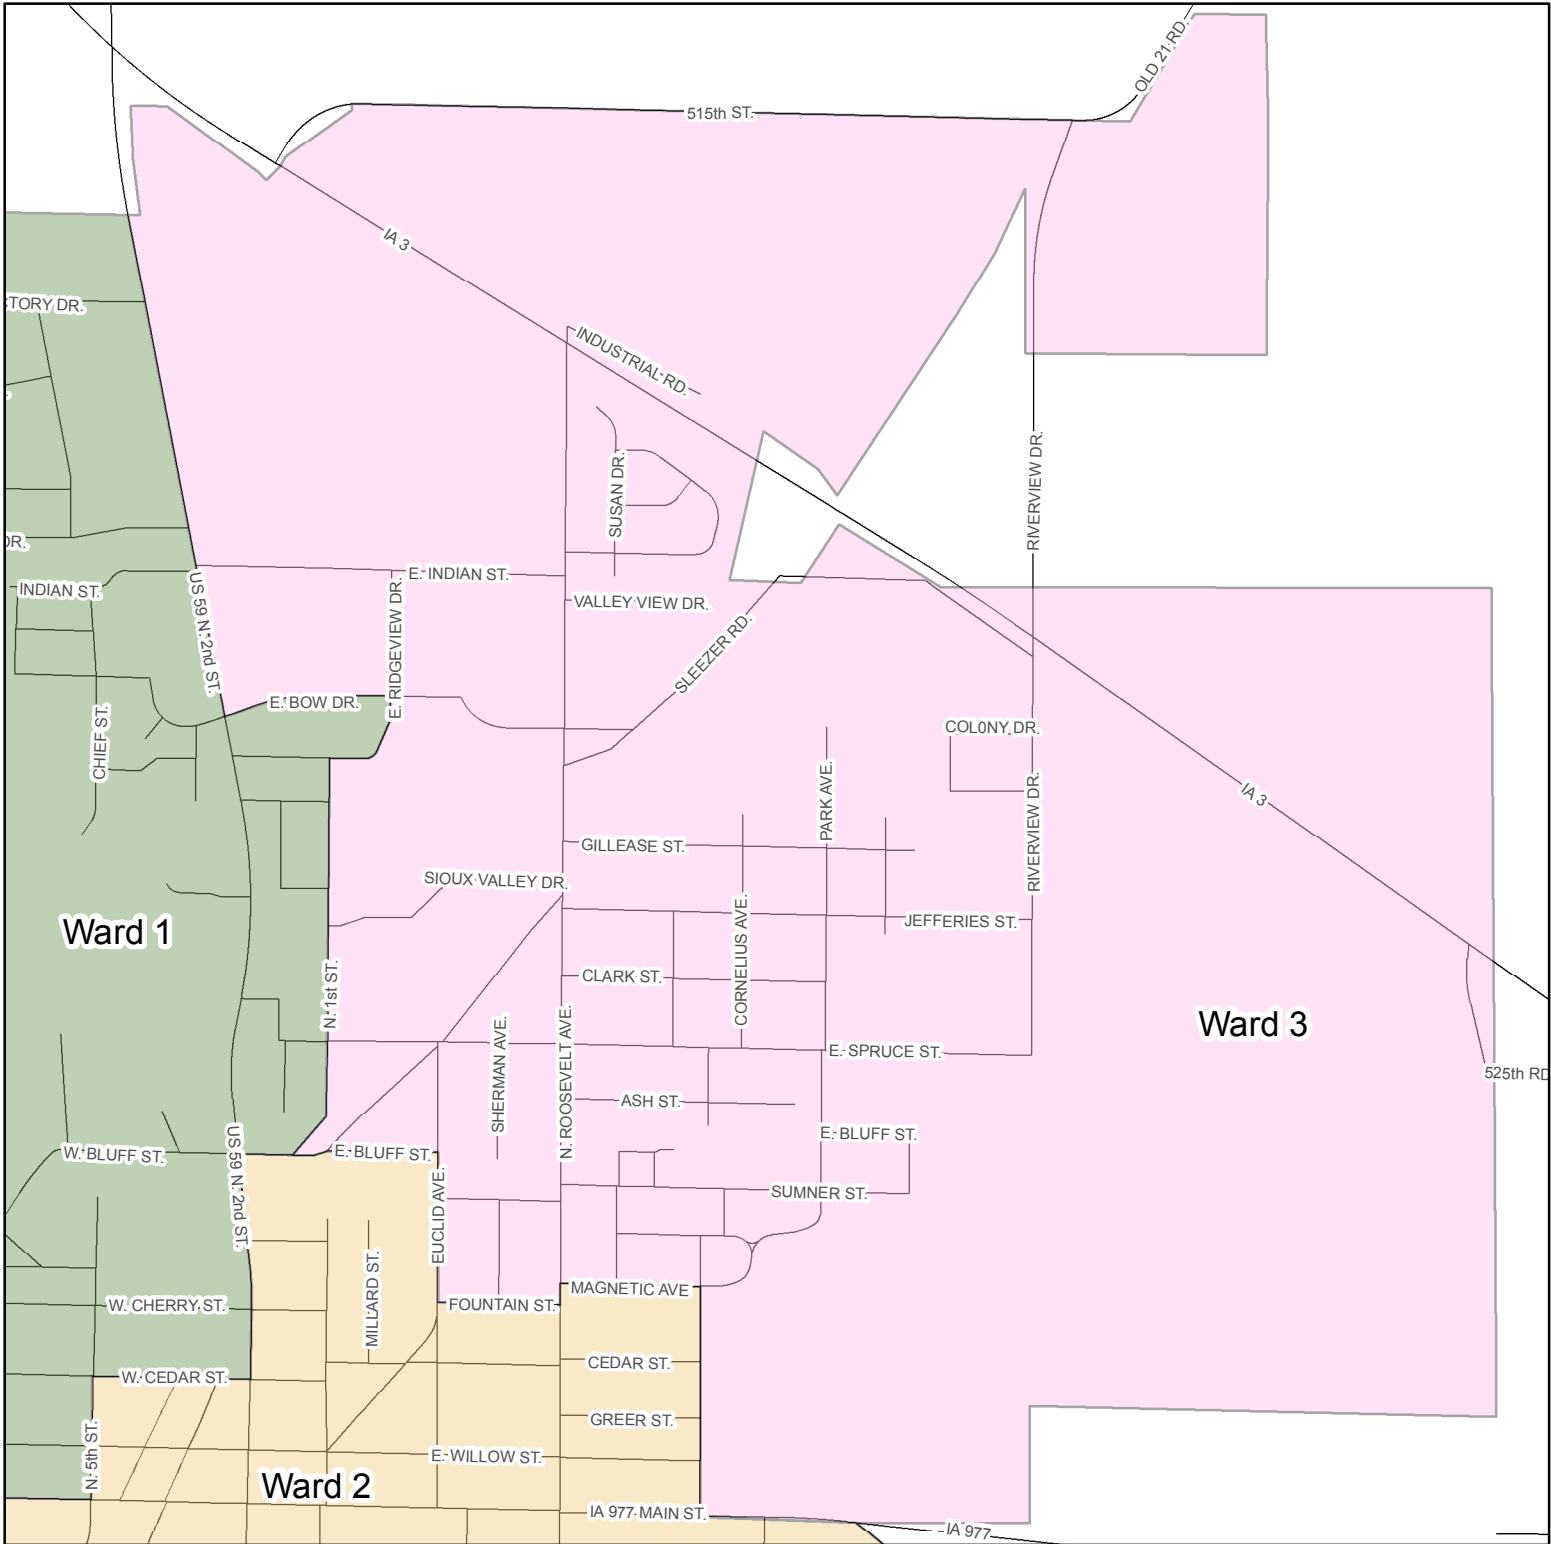

Cherokee City Ward #3